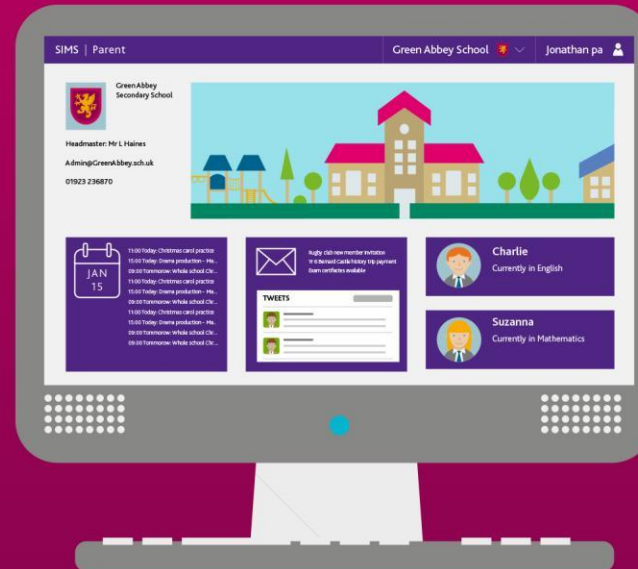

SIMS Parent

Engage with your child

Download the App or go online

www.sims-parent.co.uk

Your school will send you
an email invitation

Sign in with your existing account

see a snapshot
of school life

Interact with

The school

- The schools calendar – terms dates
- Update your family information

Your child

- Day to day timetable
- Achievement Rewards and Consequences
- Progress Review
- Assessment grades
- Downloadable school reports
- Attendance History