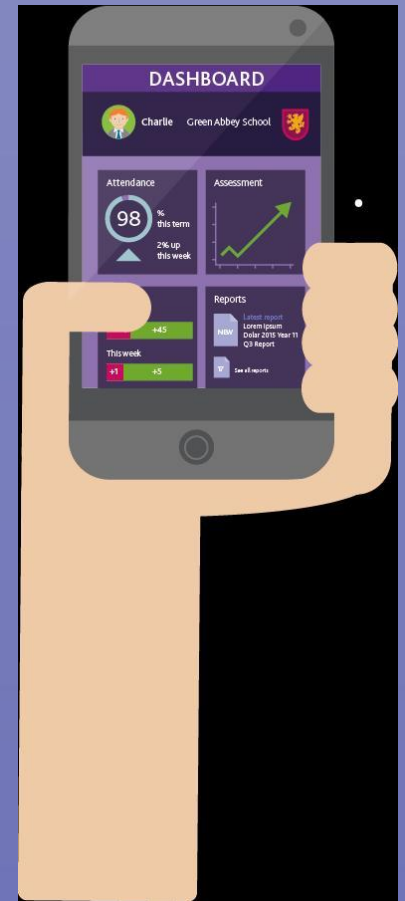

SIMS Parent

Engage with your child

Download the App or go online

www.sims-parent.co.uk

Your school will send you
an email invitation

Sign in with your existing account

see a snapshot
of school life

Interact with

The school

- The schools calendar – terms dates
- Update your family information

Your child

- Day to day timetable
- Achievement Rewards and Consequences
- Progress Review
- Assessment grades
- Downloadable school reports
- Attendance History