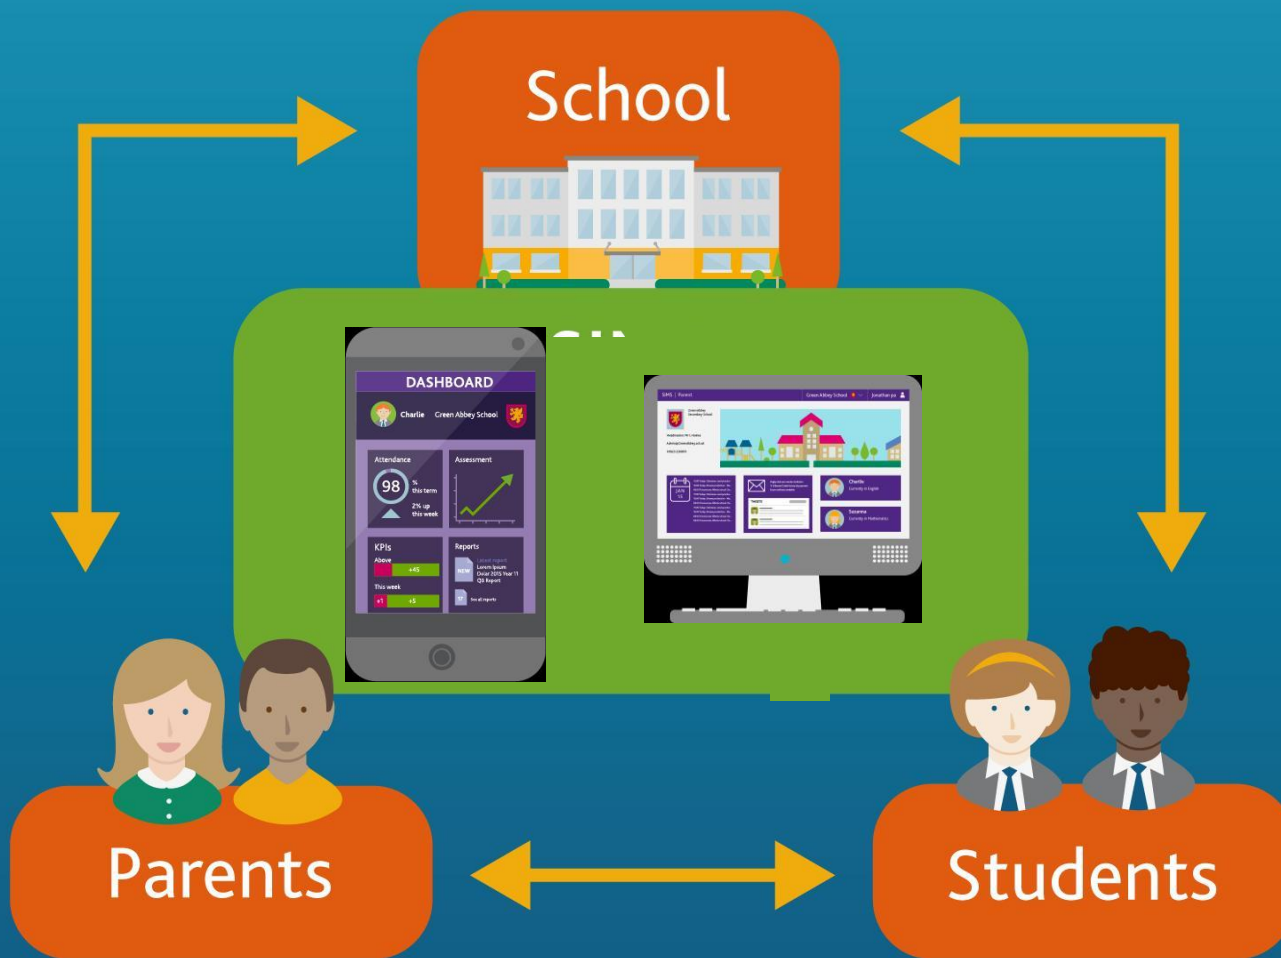

SIMS Parent

Engage with your child

Download the App or go online

www.sims-parent.co.uk

Your school will send you
an email invitation

Sign in with your existing account

see a snapshot
of school life

Interact with

The school

- The schools calendar – terms dates
- Update your family information

Your child

- Day to day timetable
- Achievement Rewards and Consequences
- Progress Review
- Assessment grades
- Downloadable school reports
- Attendance History